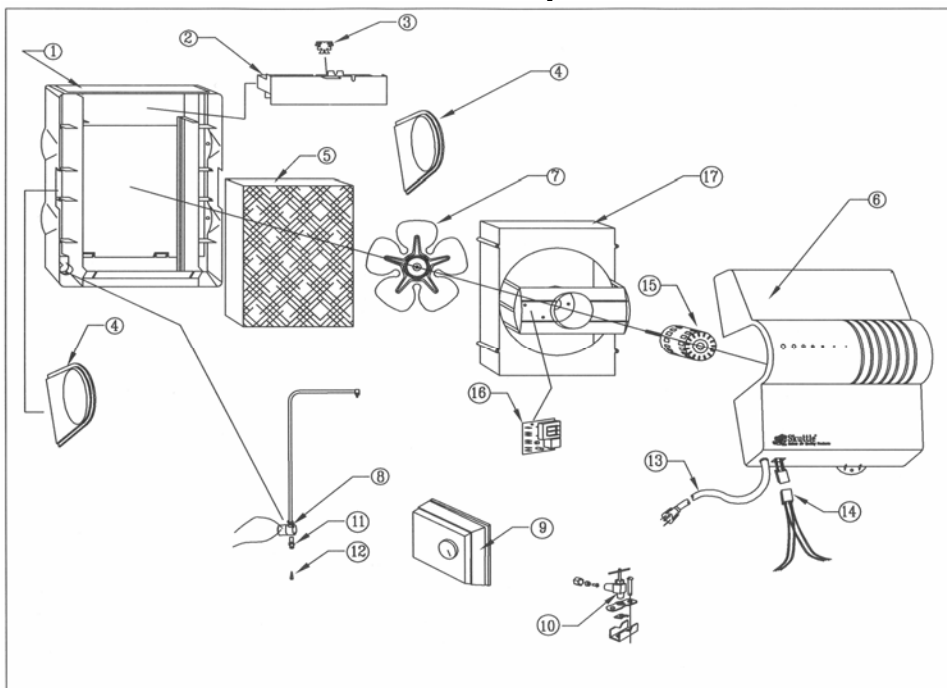

Model 2002 and 2102 Replacement Parts

Key Number	Part Number	Standard Package	Description
1	000-1730-091	1	Mounting Base
2	000-0602-055	1	Drip Tray
3	000-1317-091	1	Wick
4	000-1730-089	1	Solid Side Piece
5	A04-1725-051	12	** Replacement Media with Wick
6	A00-0641-169	1	Cover (Includes Label,Screw,& Retaining Washer)
7	000-1318-080	1	10" Diameter Fan Blade
8	A01-0814-148	1	24 Volt Solenoid (Universal Kit)
9	SK0-0055-001	1	Manual Humidistat for 2002
9	SEH-7100-000	1	Automatic Humidistat for 2102
10	A00-1128-005	1	Saddle Valve
11	000-1106-030	1	Orifice Fitting, Includes Filter (Key #12) Compression Nut and Ferrule
12	000-1319-051	1	Inline Filter
13	000-0811-123	1	Power Supply Cord
14	000-0811-122	1	2 piece Connector Assembly
15	000-1721-048	1	Fan Motor
16	000-0431-034	1	Isolation Relay
17	000-1730-092	1	Fan Shroud
Not shown	K00-2000-000	1	Small Parts Kit (Includes: Cover Screw & Retainer, Water Feed Tube, 90° Brass Elbow, Elbow Retainer & Screw)